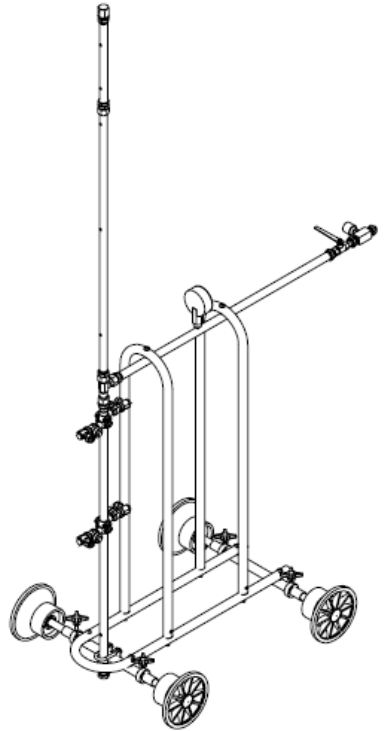

Mobile Vertical Spraybooms

M1- M2 - M3 - M4 - V1

Wanjet mobile vertical spraybooms are made to ensure optimal spraying of crops where vertical spraying is required.

The frame and pipes are made of stainless steel. The nozzles can be individually adjusted in three different positions. Each nozzle is possible to close separately. The nozzles are made of chemical-resistant plastic with a ceramic insert to guarantee a long lifetime.

The system can be supplied with flange wheels for piperail systems, massive rubber wheels, or pneumatic wheels. For the flange wheels, the width between the wheels can easily be adjusted to fit different widths of piperail systems. All the different units below are equipped with a pressure gauge, ball valve, and pressure regulator.

- M1-x Sprayboom with flange wheels for piperail width between 38 and 63 cm.
- M2-x Sprayboom with flange wheels for piperail width up to 100 cm. (to be cut down to desired length. Total width is adjustable (25 cm).
- M3-x Sprayboom with massive rubber wheels.
- M4-x Sprayboom with pneumatic wheels.
- V1-x Sprayboom with inlet pipe but without wheeled frame

x=no of nozzles which can be 6, 8, 10, 12, 14, 16, 18

Technical data	M1	M2	M3	M4	V1
Length x width*, cm	117x49	117x86	117x49	117x53	117x8

<u>Nozzles</u>	<u>Height. cm/weight. kg:</u>				
6	109/14,8	109/19,1	110/15,1	113/16,8	104/4,5
8	135/15,8	135/20,1	136/16,1	139/17,8	130/5,5
10	170/16,7	170/21,0	171/17,0	174/18,7	165/6,4
12	205/17,6	205/21,9	206/17,9	209/19,6	200/7,2
14	250/18,7	250/23,0	251/19,0	254/20,7	245/8,3
16	285/19,5	285/23,8	286/19,8	289/21,5	280/9,1
18	320/20,4	320/24,7	321/20,7	324/22,4	315/9,9