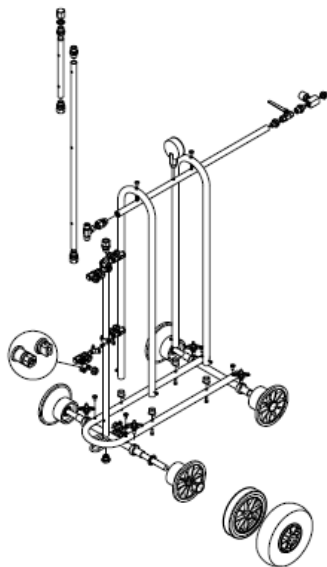

Technical data	M1	M2	M3	M4	V1
Length x width*, cm	117x49	117x86	117x49	117x53	117x8

<u>Nozzles</u>	<u>Height. cm/weight. kg:</u>				
6	109/14,8	109/19,1	110/15,1	113/16,8	104/4,5
8	135/15,8	135/20,1	136/16,1	139/17,8	130/5,5
10	170/16,7	170/21,0	171/17,0	174/18,7	165/6,4
12	205/17,6	205/21,9	206/17,9	209/19,6	200/7,2
14	250/18,7	250/23,0	251/19,0	254/20,7	245/8,3
16	285/19,5	285/23,8	286/19,8	289/21,5	280/9,1
18	320/20,4	320/24,7	321/20,7	324/22,4	315/9,9

Max working pressure: 20 bar

*min width indicated. wheels included

Ordering information:

Please state:

Model type / No of nozzle

The sprayboom will then be equipped with standard flat spray nozzle type 8002VK

If you order:

Model type / No of nozzles/TX

Standard nozzles will be replaced by conical nozzles, type 8002TX

All models are delivered in a carton box measuring 118x24,5x20 cm with assembling instructions.

View of the adjustable nozzle with integrated shut-off function.

Phone: +46-40 40 45 57

E-mail: wanjet@outlook.com

Website: www.wanjet.se

N Ellenborgsgatan 2, S-233 51 Svedala Sweden

WANJET®

© Copyright WANJET AB, Sweden 2012-2023