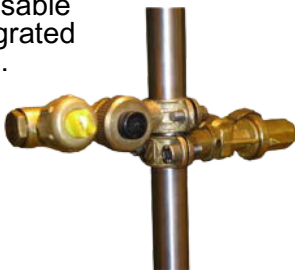

Technical data	M1	M2	M3	M4	V1
Length x width*, cm	117x49	117x86	117x49	117x53	117x8

<u>Nozzles</u>	<u>Height. cm/weight. kg:</u>				
6	109/14,8	109/19,1	110/15,1	113/16,8	104/4,5
8	135/15,8	135/20,1	136/16,1	139/17,8	130/5,5
10	170/16,7	170/21,0	171/17,0	174/18,7	165/6,4
12	205/17,6	205/21,9	206/17,9	209/19,6	200/7,2
14	250/18,7	250/23,0	251/19,0	254/20,7	245/8,3
16	285/19,5	285/23,8	286/19,8	289/21,5	280/9,1
18	320/20,4	320/24,7	321/20,7	324/22,4	315/9,9

Max working pressure: 20 bar

*min width indicated. wheels included

Ordering information:

Please state:

Model type / No of nozzle

The sprayboom will then be equipped with standard flat spray nozzle type 8002VK

If you order:

Model type / No of nozzles/TX

Standard nozzles will be replaced by conical nozzles, type 8002TX

All models are delivered in a carton box measuring 118x24,5x20 cm with assembling instructions.

View of the adjustable nozzle with integrated shut-off function.

Phone: +46-40 40 45 57

E-mail: wanjet@outlook.com

Website: www.wanjet.se

N Ellenborgsgatan 2, S-233 51 Svedala Sweden

WANJET®

© Copyright WANJET AB, Sweden 2012-2023